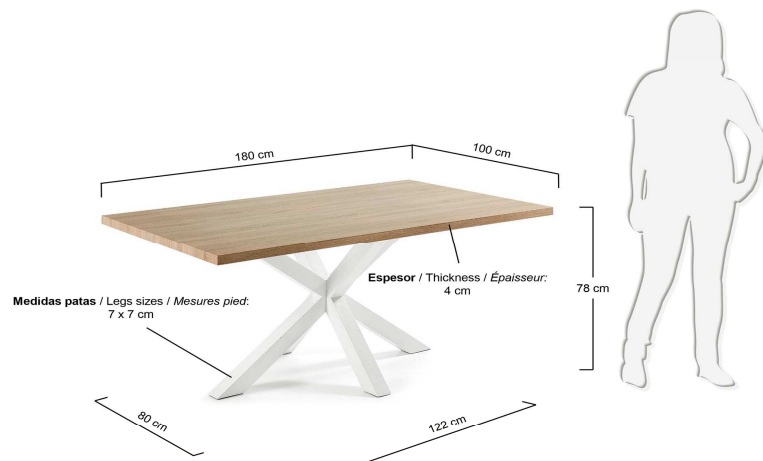

ARYA

product code	C361M46
product description	ARYA Table 180x100 White, MDF Natural Sonoma Dining table with epoxy paint steel legs and top in sonoma MDF natural color.

product sizes

height x width x depth (cm)	78	x	180	x	100
product weight (Kg)	54,8				

technical drawings

product features

use (domestic/office)	Domestic
appliance (inner/outer)	Inner
extendible (yes/no)	No
adjustable height (yes/no)	No
foldable (yes/no)	No
up to seats	8
max. load (Kg)	60
top material	MDF honeycomb
top finishing	Veneered paper
top thickness	40 mm
leaf material	
leaf finishing	
number of leaves	
stored inside (yes/no)	No

years of guarantee made according to	2
--------------------------------------	---

good to know	Legs form a rectangle of 122 x 80 cm. Tube shape: 7 x 7 cm
--------------	--

assembly

assembly required (yes/no)	Yes
difficulty of assembly (hard/medium/easy)	Easy
assembly time (min)	20
people required	2
assembly suggestions	Assemble the legs first and then screw the top