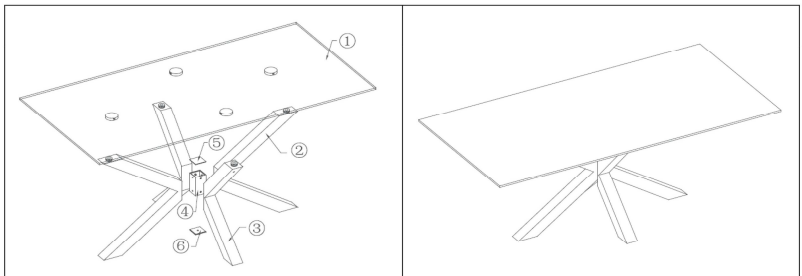

legs material	Steel
legs finishing	Matt painting
feet protection (yes/no)	Yes
adjustable feet (yes/no)	Yes

RAL Specifications	RAL EFFECT (E2): RAL 120-2 // RAL CLASSIC (K5): RAL 9003
size and shape variation (yes/no)	No
color variation (yes/no)	No
other details	

general warnings	Do not place near direct sources of heat. Keep away from direct solar light. Do not use abrasive products like acetones, bleaches, solvents, etc.

specific use and care instructions	Clean with a damp cloth and dry immediately

years of guarantee made according to	2

good to know	Legs form a rectangle of 122 x 80 cm. Tube shape: 7 x 7 cm

assembly

assembly required (yes/no)	Yes
difficulty of assembly (hard/medium/easy)	Easy
assembly time (min)	20
people required	2
assembly suggestions	Assemble the legs first and then screw the top

assembly instructions

ARYA / ARGO