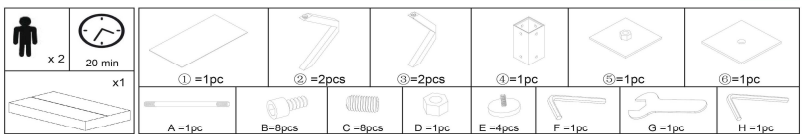

legs material	Steel
legs finishing	Matt painting
feet protection (yes/no)	Yes
adjustable feet (yes/no)	Yes

RAL Specifications	RAL EFFECT (E2): RAL 120-2 // RAL CLASSIC (K5): RAL 9003
size and shape variation (yes/no)	No
color variation (yes/no)	No
other details	

general warnings	Do not place near direct sources of heat. Keep away from direct solar light. Do not use abrasive products like acetones, bleaches, solvents, etc.

specific use and care instructions	Clean with a damp cloth and dry immediately

years of guarantee made according to	2

good to know	Legs form a rectangle of 122 x 80 cm. Tube shape: 7 x 7 cm

assembly

assembly required (yes/no)	Yes
difficulty of assembly (hard/medium/easy)	Easy
assembly time (min)	20
people required	2
assembly suggestions	Assemble the legs first and then screw the top

assembly instructions

ARYA / ARGO